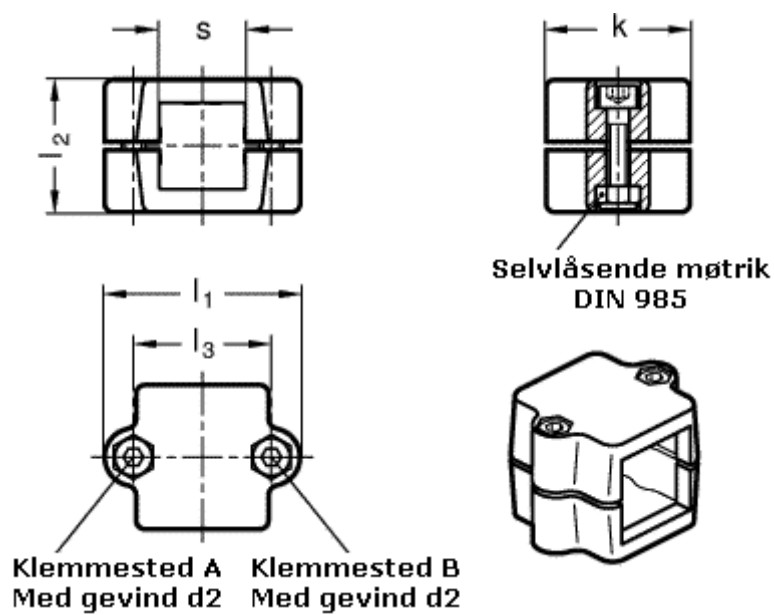

Article number: 20241V45462SW
Description: E+G Tube connector
GN 241-V45-46-SW

Measures

d2 = M10

k = 76

l1 = 98

l2 = 70

l3 = 73

s = 45